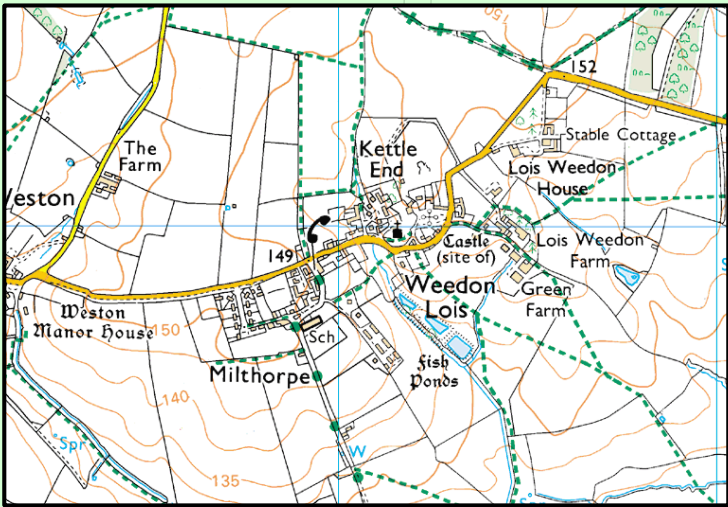

District Code:

Polling Station:

**South
Northamptonshire
Council**

SGD

Weedon Lois Village Hall

© Crown Copyright. All rights and database rights reserved. South Northamptonshire Council 100022487 2015

**Polling Station
Location**

Map Scale: 1:1250

Address: Weedon Lois Village Hall

Milthorpe

Weedon Lois

NN12 8PP